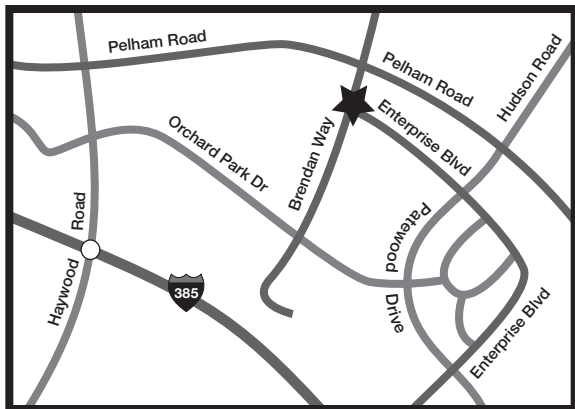

# Upstate Surgery Center

## *From Downtown Greenville:*

Take I-385 away from Downtown. Exit at Haywood Road and turn left. Keep right, and turn onto Orchard Park Drive. Turn left onto Brendan Way, then onto Enterprise Boulevard.

## *From Spartanburg:*

Take I-85 South to exit 54 (Pelham Road). Turn right at the light, and follow Pelham Road for approximately 3.8 miles. Turn left on South Venture Drive, then right onto Enterprise Boulevard.

## *From Anderson:*

Take I-85 North to exit 54 (Pelham Road). Turn left at the light and follow Pelham Road approximately 3.8 miles. Turn left on South Venture Drive, then right onto Enterprise Boulevard.